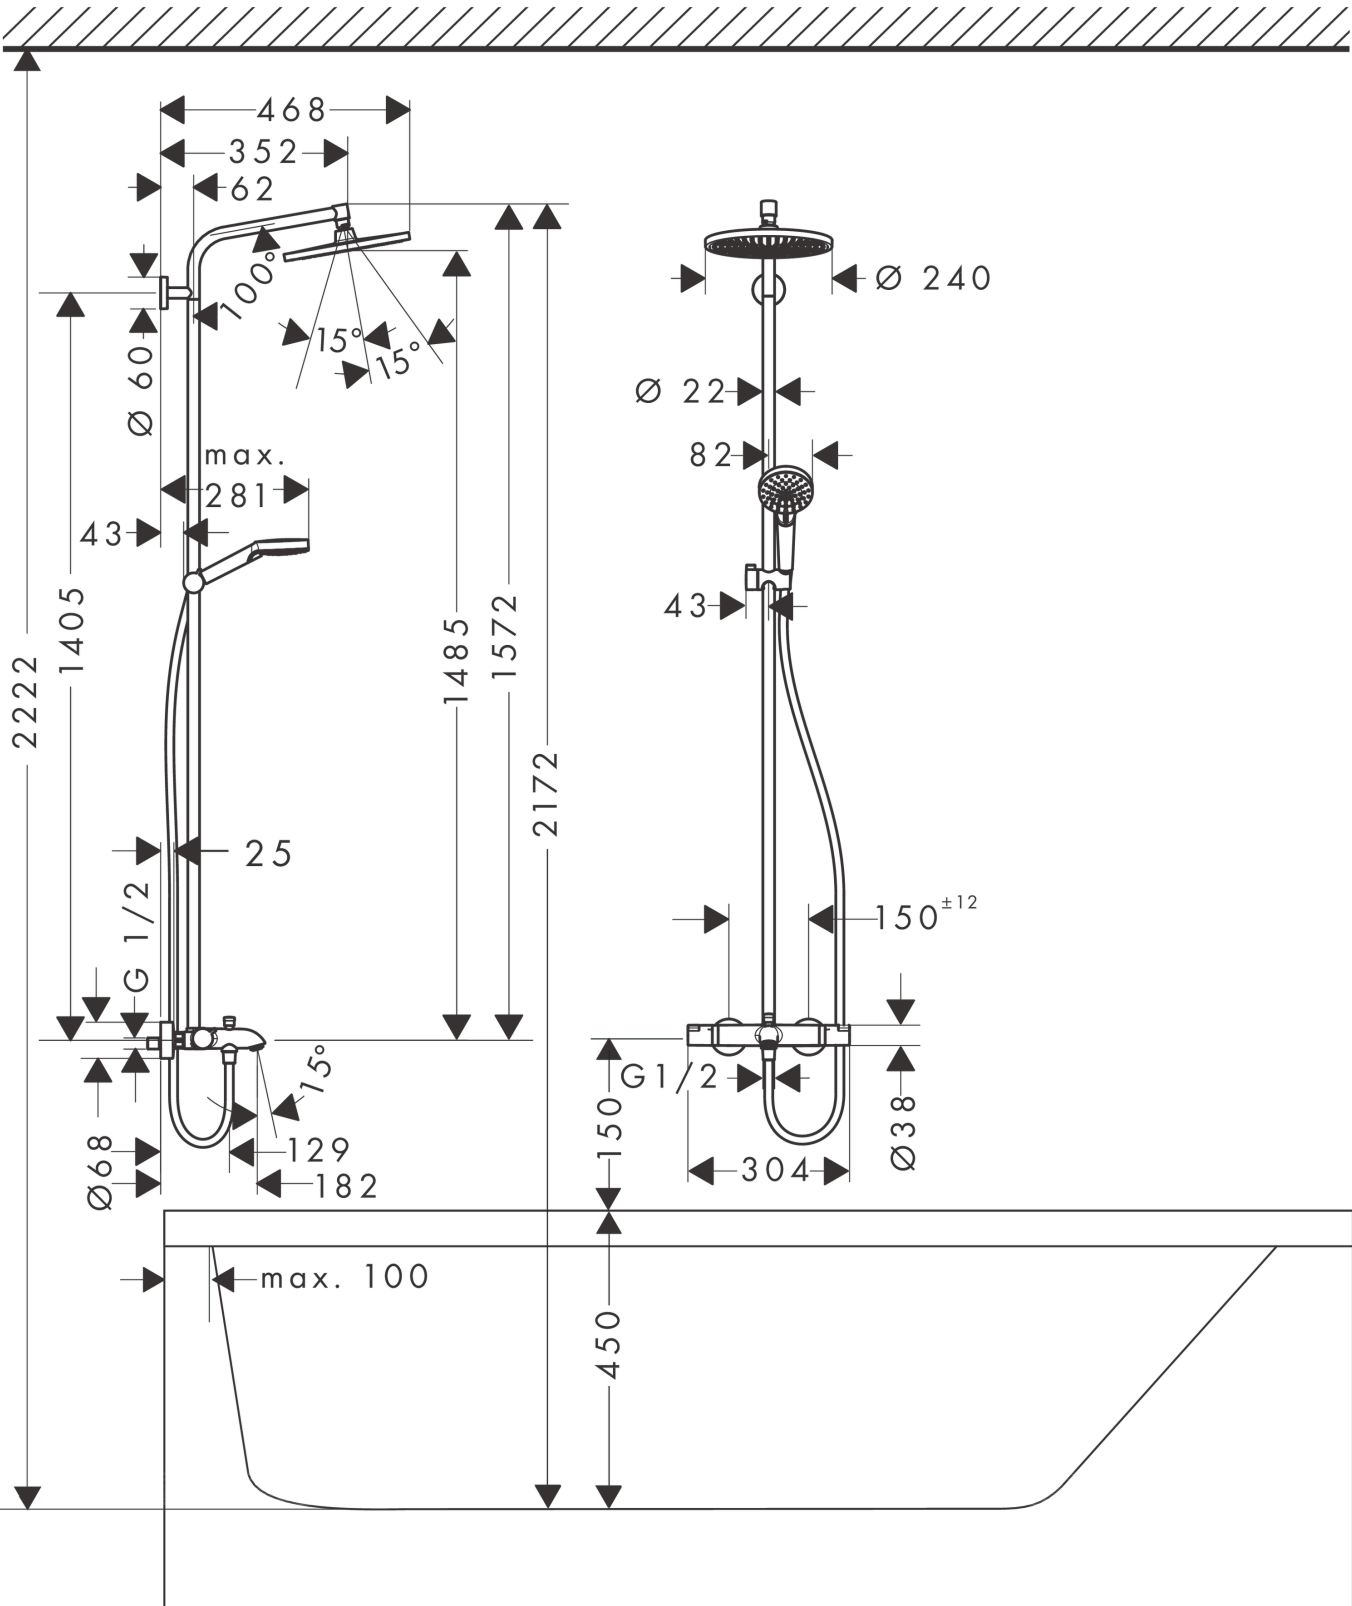

Crometta S
Showerpipe 240 1jet with bath thermostat
 Surface: **Chrome** Article Number: **27320000**

Description

product features

- consists of: bath thermostat, hand shower, overhead shower, shower hose, slider, shower bar
- overhead shower Crometta S 240
- shower head size overhead shower: 240 mm
- spray type overhead shower: Rain
- ball-joint: overhead shower angle adjustable
- hand shower holder inclination angle can be adjusted by 45°
- spray disc surface: chrome
- maximum flow rate at 3 bar: 20,5 l/min
- flow rate Rain spray (at 3 bar): 17 l/min
- flow rate bath filler: 20 l/min
- spray type hand shower: Rain, IntenseRain
- flow rate of hand shower at 3 bar: 13,3 l/min
- minimum flow pressure: 1 bar
- max. operating pressure: 10 bar
- pipe can be shortened in height
- shower bar diameter: 22 mm
- height-adjustable hand shower holder
- shower arm length overhead shower: 350 mm
- thermostat Ecostat Comfort
- safety stop at 40°C
- adjustable hot water limitation
- outlets controlled via turning handle
- suitable for continuous flow water heaters
- mounting type: exposed installation
- connection dimension DN15
- connection thread G ½
- centre distance 150 ± 12 mm
- intrinsically safe against backflow
- 2 functions

Technology

Crometta S
Showerpipe 240 1jet with bath thermostat
 Surface: **Chrome** Article Number: **27320000**

Product image

Scale drawing

Flowchart

Crometta S
Showerpipe 240 1jet with bath thermostat
Surface: **Chrome** Article Number: **27320000**

Installation examples

Crometta S
Showerpipe 240 1jet with bath thermostat
 Surface: **Chrome** Article Number: **27320000**

Exploded Drawing

Year of production: >04/16

Crometta S
Showerpipe 240 1jet with bath thermostat
 Surface: **Chrome** Article Number: **27320000**