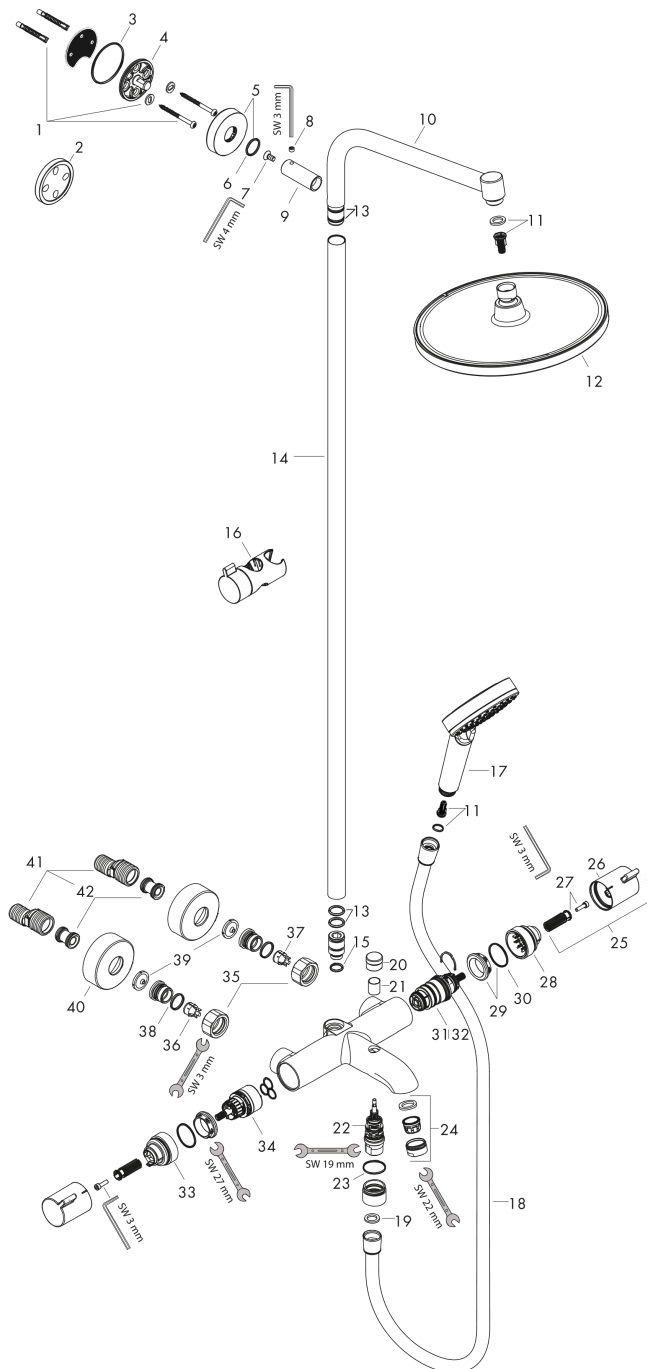

Crometta S
Showerpipe 240 1jet with bath thermostat
 Surface: **Chrome** Article Number: **27320000**

Description

product features

- consists of: bath thermostat, hand shower, overhead shower, shower hose, slider, shower bar
- overhead shower Crometta S 240
- shower head size overhead shower: 240 mm
- spray type overhead shower: Rain
- ball-joint: overhead shower angle adjustable
- hand shower holder inclination angle can be adjusted by 45°
- spray disc surface: chrome
- maximum flow rate at 3 bar: 20,5 l/min
- flow rate Rain spray (at 3 bar): 17 l/min
- flow rate bath filler: 20 l/min
- spray type hand shower: Rain, IntenseRain
- flow rate of hand shower at 3 bar: 13,3 l/min
- minimum flow pressure: 1 bar
- max. operating pressure: 10 bar
- pipe can be shortened in height
- shower bar diameter: 22 mm
- height-adjustable hand shower holder
- shower arm length overhead shower: 350 mm
- thermostat Ecostat Comfort
- safety stop at 40°C
- adjustable hot water limitation
- outlets controlled via turning handle
- suitable for continuous flow water heaters
- mounting type: exposed installation
- connection dimension DN15
- connection thread G ½
- centre distance 150 ± 12 mm
- intrinsically safe against backflow
- 2 functions

Installation examples

Crometta S
Showerpipe 240 1jet with bath thermostat
 Surface: **Chrome** Article Number: **27320000**

Exploded Drawing

Year of production: >04/16

Crometta S
Showerpipe 240 1jet with bath thermostat
 Surface: **Chrome** Article Number: **27320000**