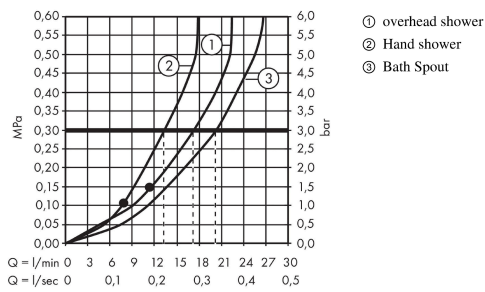

Crometta S
Showerpipe 240 1jet with bath thermostat
 Surface: **Chrome** Article Number: **27320000**

Description

product features

- consists of: bath thermostat, hand shower, overhead shower, shower hose, slider, shower bar
- overhead shower Crometta S 240
- shower head size overhead shower: 240 mm
- spray type overhead shower: Rain
- ball-joint: overhead shower angle adjustable
- hand shower holder inclination angle can be adjusted by 45°
- spray disc surface: chrome
- maximum flow rate at 3 bar: 20,5 l/min
- flow rate Rain spray (at 3 bar): 17 l/min
- flow rate bath filler: 20 l/min
- spray type hand shower: Rain, IntenseRain
- flow rate of hand shower at 3 bar: 13,3 l/min
- minimum flow pressure: 1 bar
- max. operating pressure: 10 bar
- pipe can be shortened in height
- shower bar diameter: 22 mm
- height-adjustable hand shower holder
- shower arm length overhead shower: 350 mm
- thermostat Ecostat Comfort
- safety stop at 40°C
- adjustable hot water limitation
- outlets controlled via turning handle
- suitable for continuous flow water heaters
- mounting type: exposed installation
- connection dimension DN15
- connection thread G ½
- centre distance 150 ± 12 mm
- intrinsically safe against backflow
- 2 functions

Technology

Crometta S
Showerpipe 240 1jet with bath thermostat
 Surface: **Chrome** Article Number: **27320000**

Product image

Scale drawing

Flowchart

Crometta S
Showerpipe 240 1jet with bath thermostat
Surface: **Chrome** Article Number: **27320000**