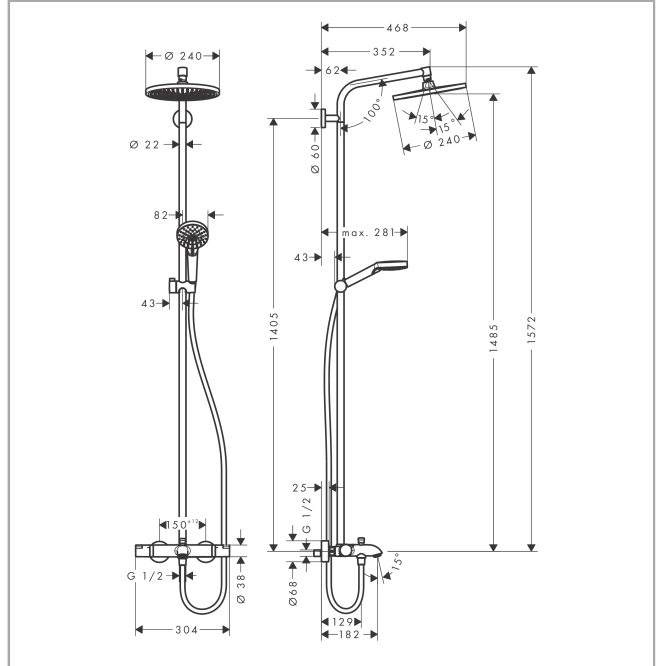

Crometta S
Showerpipe 240 1jet with bath thermostat
 Surface: **Chrome** Article Number: **27320000**

Description

product features

- consists of: bath thermostat, hand shower, overhead shower, shower hose, slider, shower bar
- overhead shower Crometta S 240
- shower head size overhead shower: 240 mm
- spray type overhead shower: Rain
- ball-joint: overhead shower angle adjustable
- hand shower holder inclination angle can be adjusted by 45°
- spray disc surface: chrome
- maximum flow rate at 3 bar: 20,5 l/min
- flow rate Rain spray (at 3 bar): 17 l/min
- flow rate bath filler: 20 l/min
- spray type hand shower: Rain, IntenseRain
- flow rate of hand shower at 3 bar: 13,3 l/min
- minimum flow pressure: 1 bar
- max. operating pressure: 10 bar
- pipe can be shortened in height
- shower bar diameter: 22 mm
- height-adjustable hand shower holder
- shower arm length overhead shower: 350 mm
- thermostat Ecostat Comfort
- safety stop at 40°C
- adjustable hot water limitation
- outlets controlled via turning handle
- suitable for continuous flow water heaters
- mounting type: exposed installation
- connection dimension DN15
- connection thread G ½
- centre distance 150 ± 12 mm
- intrinsically safe against backflow
- 2 functions

Technology

Crometta S
Showerpipe 240 1jet with bath thermostat
 Surface: **Chrome** Article Number: **27320000**

Product image

Scale drawing

Flowchart

Crometta S
Showerpipe 240 1jet with bath thermostat
Surface: **Chrome** Article Number: **27320000**